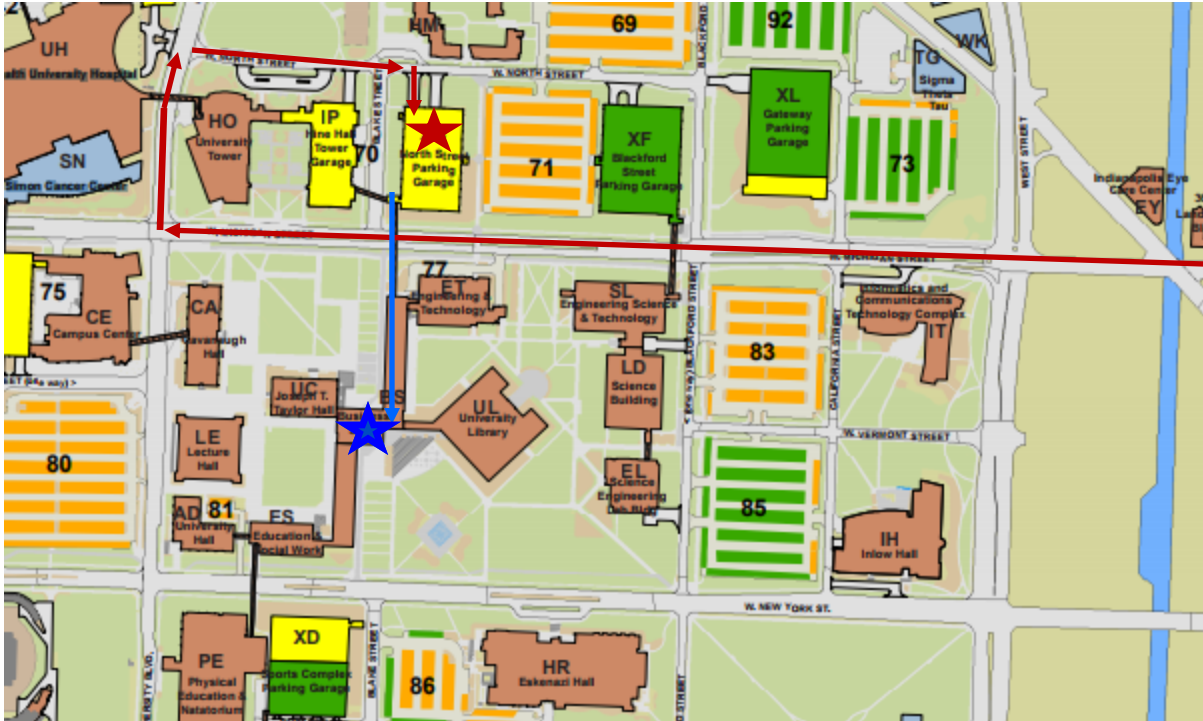

## DRIVING Directions to the SPEA Executive Education Center (Walking/Taxi instructions are on next page)

The SPEA Executive Education Center is located on the IUPUI campus in the Business/SPEA Building Room 4095 at 801 West Michigan Street, Indianapolis, IN.

**We recommend parking in the North Street Garage at 819 W. North Street, Indianapolis, IN 46202.**  
(If you use GPS, this is the best address to enter.)

Upon arriving in downtown Indianapolis, take Meridian Street to Michigan Street.  
(Michigan Street is four blocks north of Monument Circle.)

From Downtown Indianapolis, get to West Street. Caution: many streets are one-way or do not go through. (West Street is about four blocks west of Meridian Street.)

Once on West Street, get to New York Street. (New York Street is about four blocks north of Washington St./ US 40.)

Head west on New York Street, entering the IUPUI campus. Note: New York Street has recently become a two-way street on campus so you can enter it from West Street. It is still east-only in the rest of Downtown.